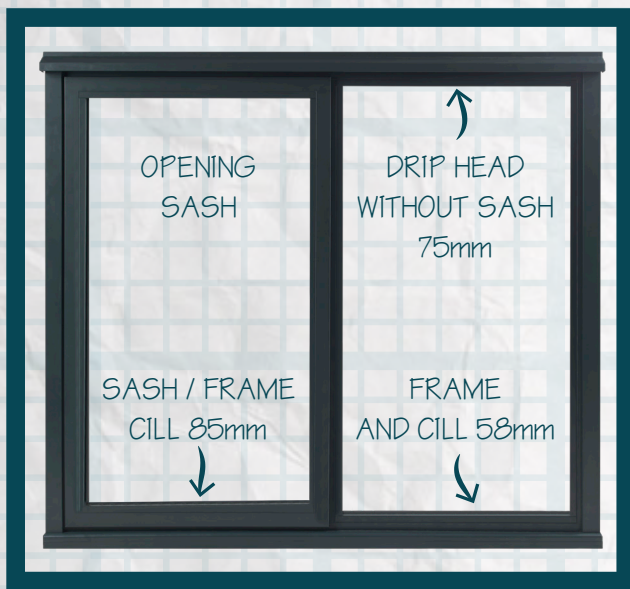

allstyle
WINDOWS & DOORS

THE PATENTED
70MM IN-LINE
ALUMINIUM
WINDOW
SYSTEM
COMPLEMENTS
THE ELEGANT
DESIGNS
FOUND IN
ALUMINIUM
BI-FOLD &
PATIO DOORS

THE allstyle

IN-LINE ALUMINIUM WINDOW

THE ALLSTYLE IN-LINE WINDOW REPLICATES THE FLUSH FINISH DESIGN USED IN TOP END TIMBER WINDOWS, WITH THE ADDED ADVANTAGE OF HAVING THE MULLIONS CONCEALED, REDUCING THE SIGHT LINE CONSIDERABLY.

THE PERFECT REPLACEMENT FOR TIMBER WINDOWS

BETTER LOOKING BY DESIGN

THE ALLSTYLE DESIGN WORKS EQUALLY WELL WITHOUT USING EQUAL SIGHT LINES (DUMMY SASHES) BECAUSE THE OUTER FRAME IS IN LINE WITH THE SASH AND WHEN EQUAL GLASS WIDTH IS SPECIFIED THE RESULT IS A SYMMETRICAL WINDOW DESIGN WITH SLIM SIGHT LINES.

ALUMINIUM POWDER COATING IS AVAILABLE IN OVER 200 RAL COLOURS PRODUCING A LOW MAINTENANCE, LONG LASTING, HIGH QUALITY FINISH NOT MATCHED BY ANY OTHER MATERIAL.

THE ALLSTYLE IN-LINE ALUMINIUM WINDOW IS AVAILABLE WITH A 50MM SLIM HEAD OR A 75MM PROJECTING DRIP HEAD WITH CONCEALED VENTILATION, IF REQUIRED, AVOIDING THE NEED FOR UNSIGHTLY EXTERNAL TRICKLE VENT CANOPY HOODS, WHICH NOT ONLY SPOIL THE LOOK OF THE WINDOW BUT DETRACT FROM THE APPEARANCE OF THE PROPERTY.