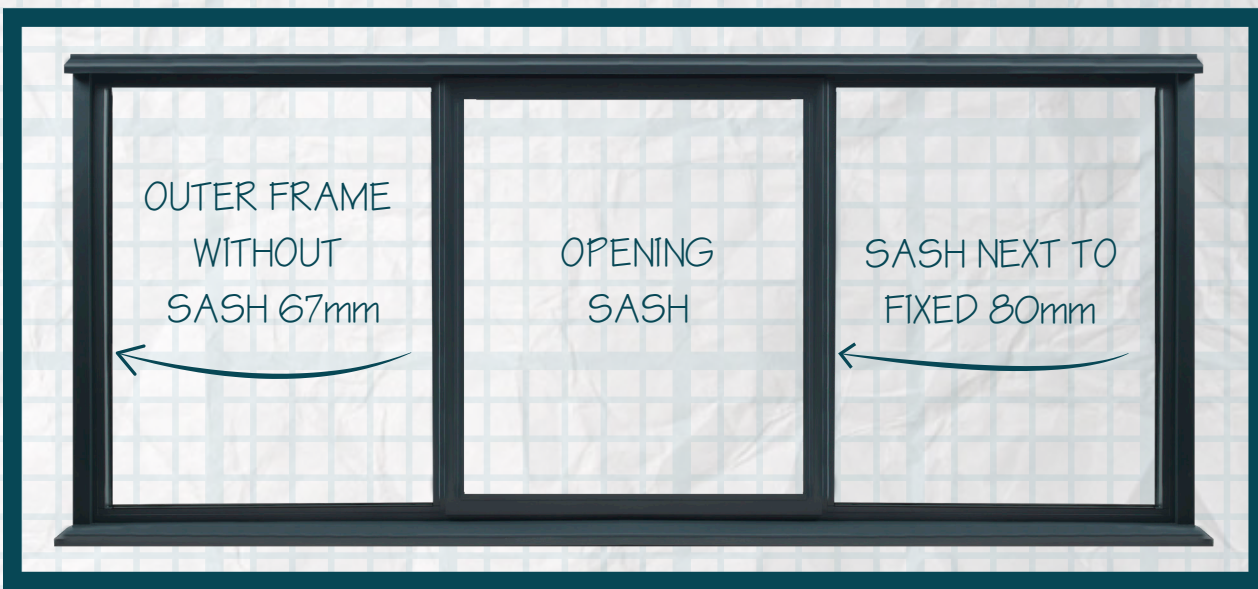

allstyle
WINDOWS & DOORS

THE PATENTED
70MM IN-LINE
ALUMINIUM
WINDOW
SYSTEM
COMPLEMENTS
THE ELEGANT
DESIGNS
FOUND IN
ALUMINIUM
BI-FOLD &
PATIO DOORS

THE allstyle

IN-LINE ALUMINIUM WINDOW

THE ALLSTYLE IN-LINE WINDOW REPLICATES THE FLUSH FINISH DESIGN USED IN TOP END TIMBER WINDOWS, WITH THE ADDED ADVANTAGE OF HAVING THE MULLIONS CONCEALED, REDUCING THE SIGHT LINE CONSIDERABLY.

THE PERFECT REPLACEMENT FOR TIMBER WINDOWS

BETTER LOOKING BY DESIGN

THE ALLSTYLE DESIGN WORKS EQUALLY WELL WITHOUT USING EQUAL SIGHT LINES (DUMMY SASHES) BECAUSE THE OUTER FRAME IS IN LINE WITH THE SASH AND WHEN EQUAL GLASS WIDTH IS SPECIFIED THE RESULT IS A SYMMETRICAL WINDOW DESIGN WITH SLIM SIGHT LINES.

ALUMINIUM POWDER COATING IS AVAILABLE IN OVER 200 RAL COLOURS PRODUCING A LOW MAINTENANCE, LONG LASTING, HIGH QUALITY FINISH NOT MATCHED BY ANY OTHER MATERIAL.

THE ALLSTYLE IN-LINE ALUMINIUM WINDOW IS AVAILABLE WITH A 50MM SLIM HEAD OR A 75MM PROJECTING DRIP HEAD WITH CONCEALED VENTILATION, IF REQUIRED, AVOIDING THE NEED FOR UNSIGHTLY EXTERNAL TRICKLE VENT CANOPY HOODS, WHICH NOT ONLY SPOIL THE LOOK OF THE WINDOW BUT DETRACT FROM THE APPEARANCE OF THE PROPERTY.