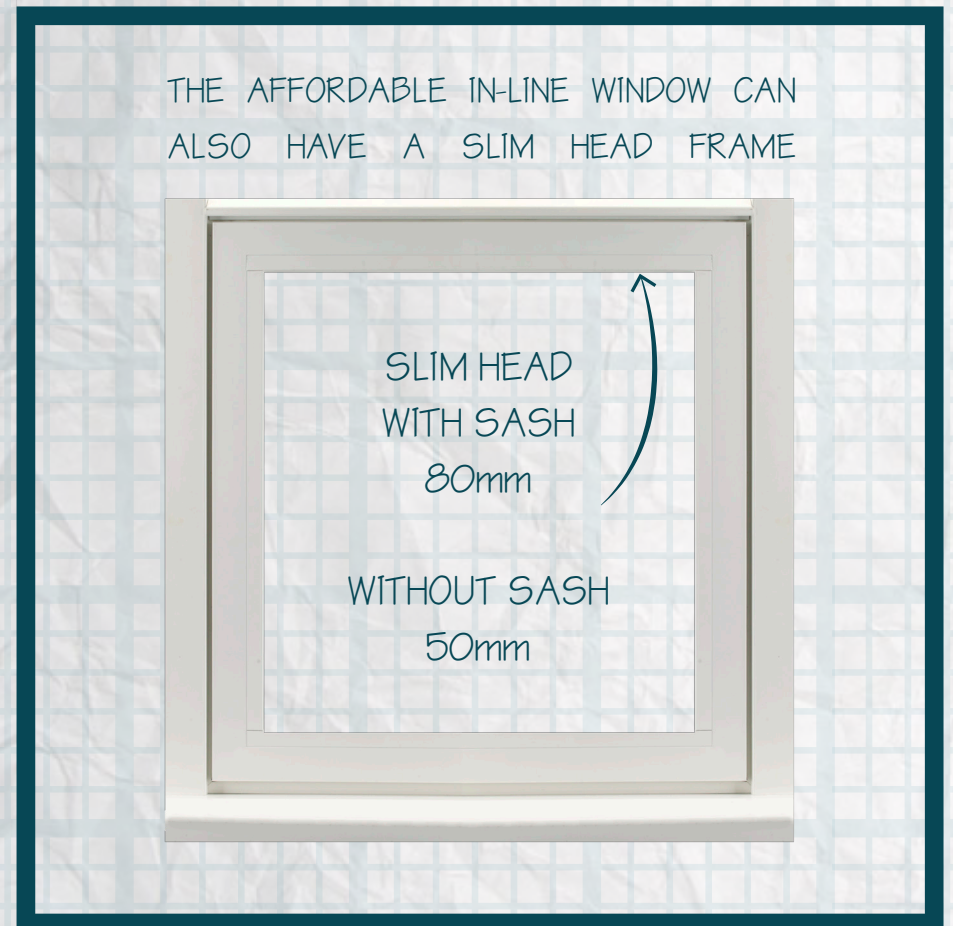

allstyle
WINDOWS & DOORS

THE PATENTED
70MM IN-LINE
ALUMINIUM
WINDOW
SYSTEM
COMPLEMENTS
THE ELEGANT
DESIGNS
FOUND IN
ALUMINIUM
BI-FOLD &
PATIO DOORS

THE allstyle

IN-LINE ALUMINIUM WINDOW

THE ALLSTYLE IN-LINE WINDOW REPLICATES THE FLUSH FINISH DESIGN USED IN TOP END TIMBER WINDOWS, WITH THE ADDED ADVANTAGE OF HAVING THE MULLIONS CONCEALED, REDUCING THE SIGHT LINE CONSIDERABLY.

THE PERFECT REPLACEMENT FOR TIMBER WINDOWS

BETTER LOOKING BY DESIGN

THE ALLSTYLE DESIGN WORKS EQUALLY WELL WITHOUT USING EQUAL SIGHT LINES (DUMMY SASHES) BECAUSE THE OUTER FRAME IS IN LINE WITH THE SASH AND WHEN EQUAL GLASS WIDTH IS SPECIFIED THE RESULT IS A SYMMETRICAL WINDOW DESIGN WITH SLIM SIGHT LINES.

ALUMINIUM POWDER COATING IS AVAILABLE IN OVER 200 RAL COLOURS PRODUCING A LOW MAINTENANCE, LONG LASTING, HIGH QUALITY FINISH NOT MATCHED BY ANY OTHER MATERIAL.

THE ALLSTYLE IN-LINE ALUMINIUM WINDOW IS AVAILABLE WITH A 50MM SLIM HEAD OR A 75MM PROJECTING DRIP HEAD WITH CONCEALED VENTILATION, IF REQUIRED, AVOIDING THE NEED FOR UNSIGHTLY EXTERNAL TRICKLE VENT CANOPY HOODS, WHICH NOT ONLY SPOIL THE LOOK OF THE WINDOW BUT DETRACT FROM THE APPEARANCE OF THE PROPERTY.