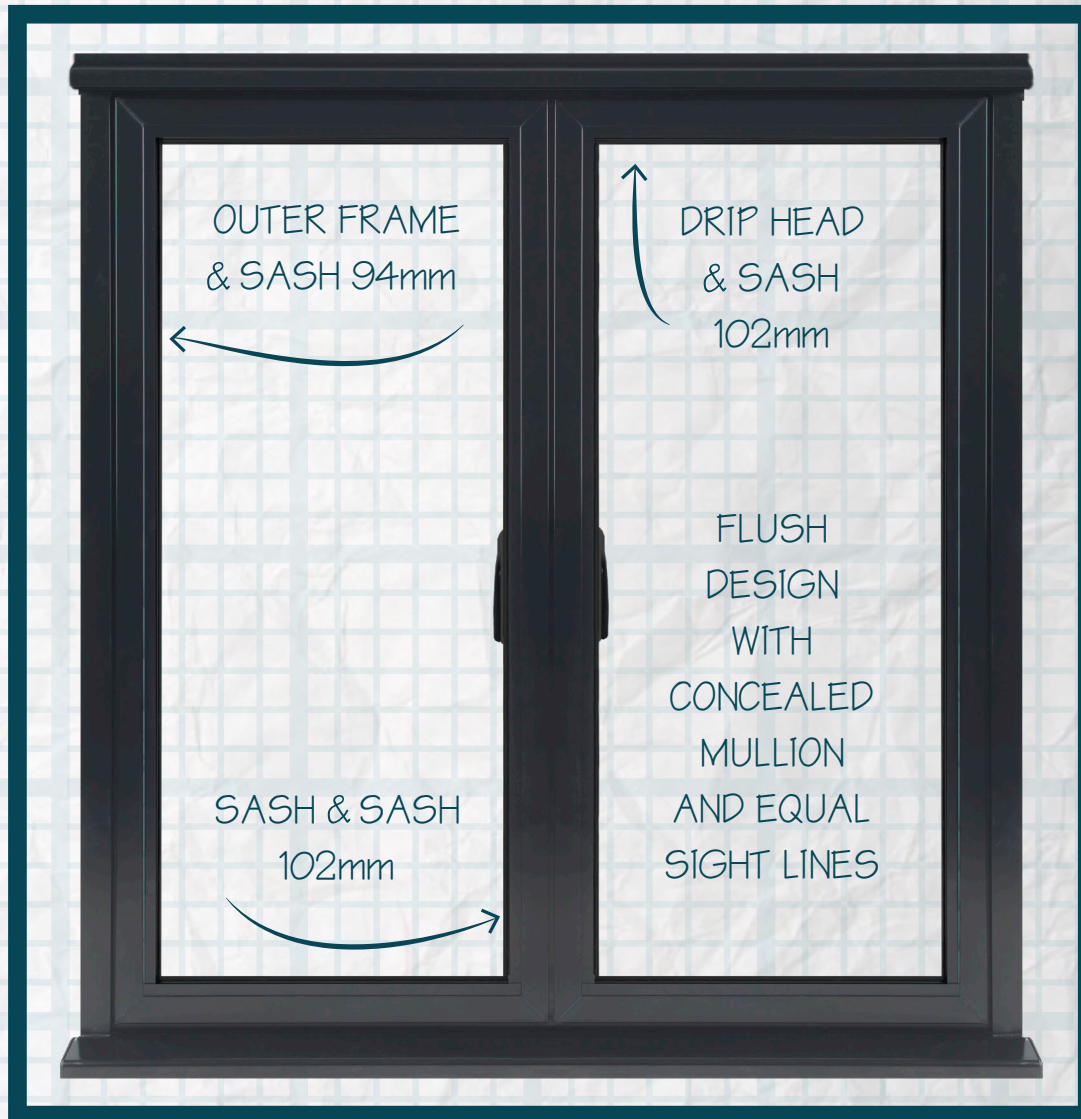

allstyle
WINDOWS & DOORS

THE PATENTED
70MM IN-LINE
ALUMINIUM
WINDOW
SYSTEM
COMPLEMENTS
THE ELEGANT
DESIGNS
FOUND IN
ALUMINIUM
BI-FOLD &
PATIO DOORS

THE allstyle

IN-LINE ALUMINIUM WINDOW

THE ALLSTYLE IN-LINE WINDOW REPLICATES THE FLUSH FINISH DESIGN USED IN TOP END TIMBER WINDOWS, WITH THE ADDED ADVANTAGE OF HAVING THE MULLIONS CONCEALED, REDUCING THE SIGHT LINE CONSIDERABLY.

THE PERFECT REPLACEMENT FOR TIMBER WINDOWS

BETTER LOOKING BY DESIGN

THE ALLSTYLE DESIGN WORKS EQUALLY WELL WITHOUT USING EQUAL SIGHT LINES (DUMMY SASHES) BECAUSE THE OUTER FRAME IS IN LINE WITH THE SASH AND WHEN EQUAL GLASS WIDTH IS SPECIFIED THE RESULT IS A SYMMETRICAL WINDOW DESIGN WITH SLIM SIGHT LINES.

ALUMINIUM POWDER COATING IS AVAILABLE IN OVER 200 RAL COLOURS PRODUCING A LOW MAINTENANCE, LONG LASTING, HIGH QUALITY FINISH NOT MATCHED BY ANY OTHER MATERIAL.

THE ALLSTYLE IN-LINE ALUMINIUM WINDOW IS AVAILABLE WITH A 50MM SLIM HEAD OR A 75MM PROJECTING DRIP HEAD WITH CONCEALED VENTILATION, IF REQUIRED, AVOIDING THE NEED FOR UNSIGHTLY EXTERNAL TRICKLE VENT CANOPY HOODS, WHICH NOT ONLY SPOIL THE LOOK OF THE WINDOW BUT DETRACT FROM THE APPEARANCE OF THE PROPERTY.