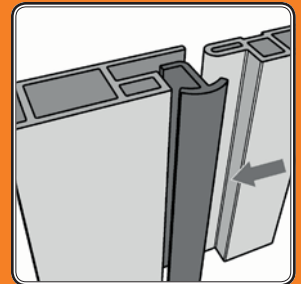

END CAP U TRIM:

To start or finish panel installation

CLIP IN DÉCOR STRIP:

Use to create decorative strip between panels

H JOINT/DÉCOR STRIP:

To join panels either side by side or stacking. This has the effect of a silver or white décor strip

BASE SEAL TRIM:

Use with silicone to seal base of panels for wet applications (only available for 10mm panels)

Fire Rating: Class 1Y

How to fit PVC profiles

Internal Corner Trim

External Corner Trim

End Cap U Trim