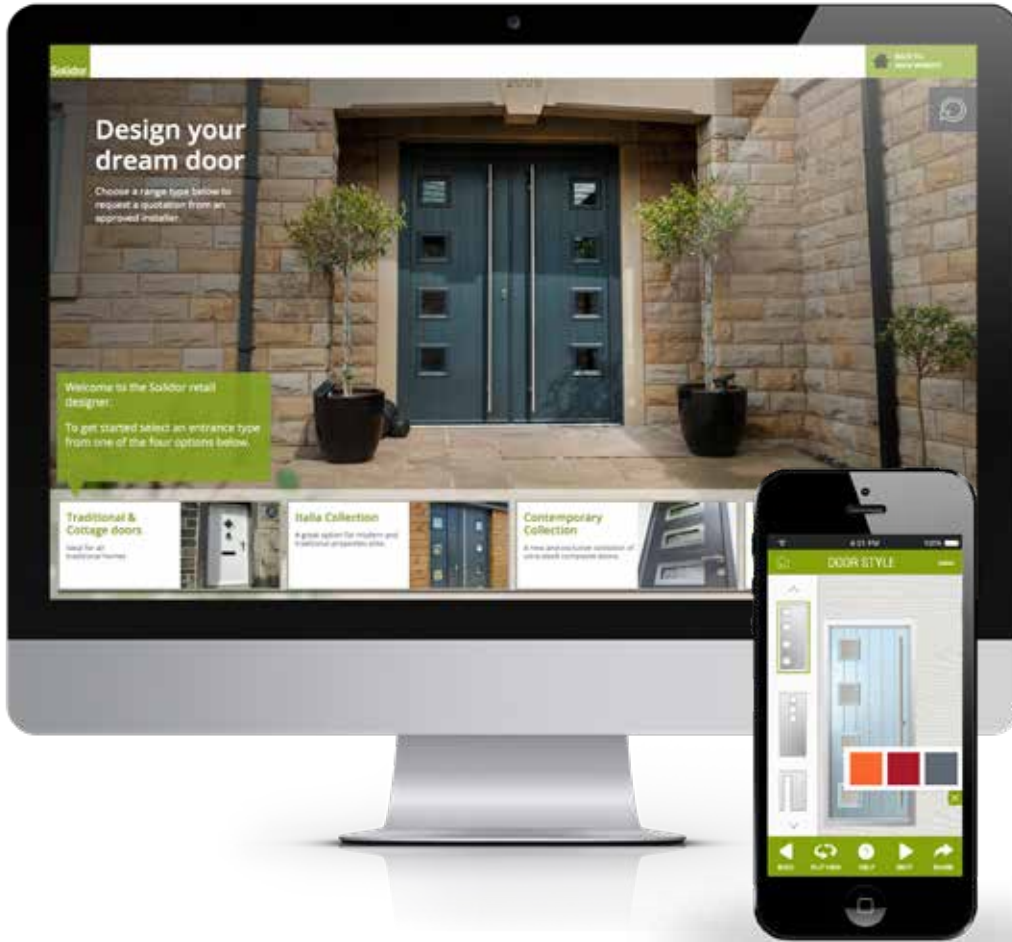

# A Colourful Entrance

*Bringing you the latest trends right to your door*

## *Standard Range*

*New!*  
*for 2020*

\* Available as a door and / or a frame option

# *What's Hot For 2020 Tangerine*

Create your dream door today

[www.doordesigner.solidor.co.uk](http://www.doordesigner.solidor.co.uk)