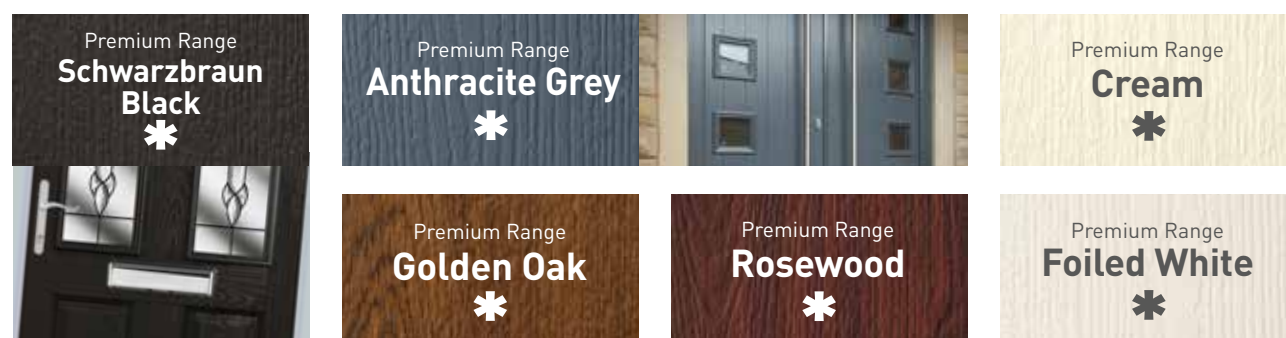

Premium Range

* Available as a door and / or a frame option

RAL Colour Match for Solidor Door Skins

White - RAL 9016

Blue - RAL 5011

Green - RAL 6009

Black - RAL 9005

French Grey - RAL 7001

Painswick - RAL 7038

Schwarzbraun - RAL 8022

Anthracite Grey - RAL 7016

Rich Aubergine - RAL 4007

Irish Oak - Foiled Material

Walnut - Foiled Material

Cream - RAL 9001

Foiled White - RAL 9010

Golden Oak - Foiled Material

Peacock Blue - BS381C103

Rosewood - Foiled Material

Twilight Grey - Pantone 7544

Lavender - Pantone 5285

Cobalt Blue - Pantone 7683

Ruby Red - RAL 3003

Midnight Grey - RAL 2303010

Tangerine - RAL 2009

Chartwell Green RAL 6021 (not a perfect match)

Duck Egg Blue BRITISH STANDARD RANGE 4800/5252 REF 20-C-33

Please note that all RAL colours are LAB matched and a slight difference in colour can occur. If you are matching paint to one of our doors it is advised that you ask for a colour swatch.